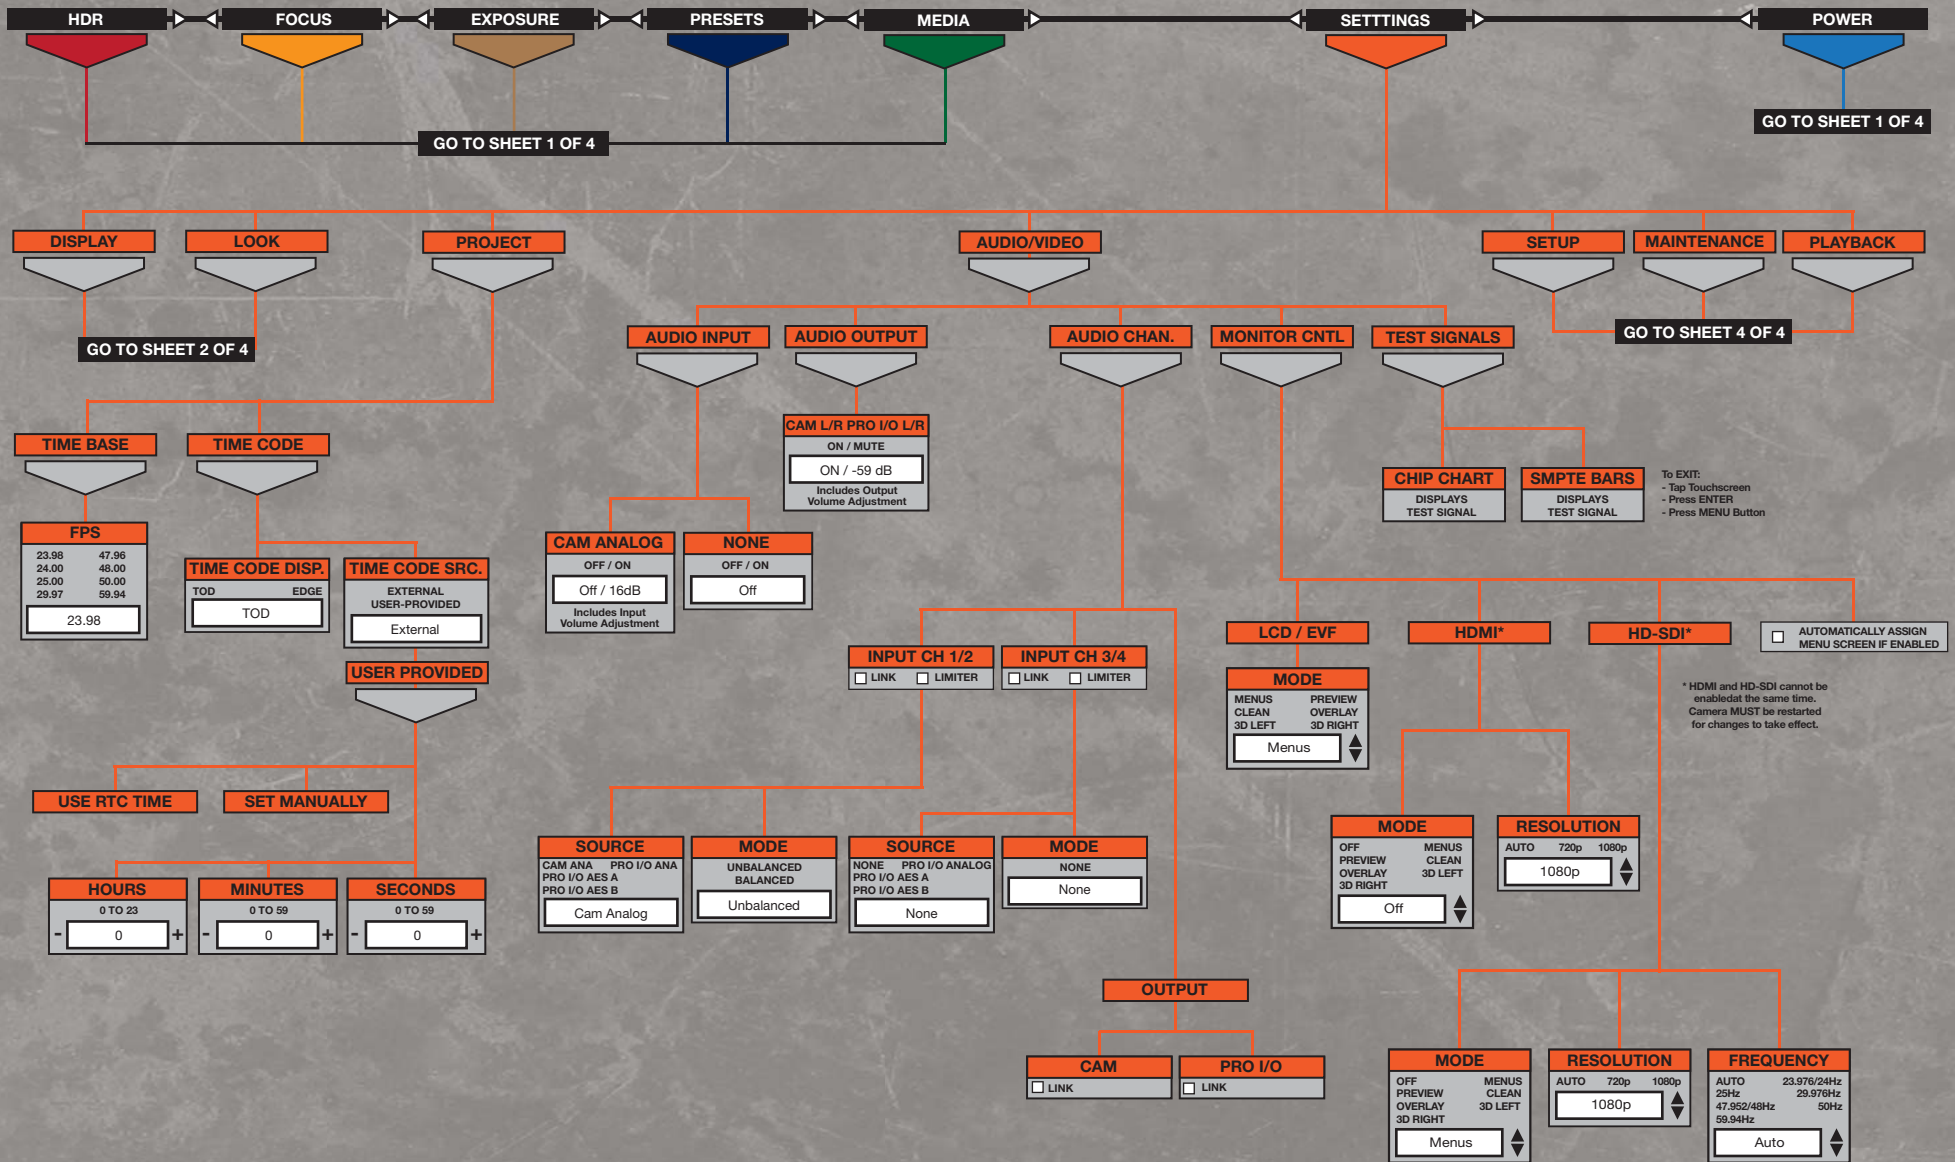

MAIN MENU

DEFAULT VALUES ARE DISPLAYED IN BOXES

SECONDARY MENUS

PRESS MENU ICON (LCD) OR MENU BUTTON TO ACCESS

RED EPIC
EPIC-M & EPIC-X

TITLE:

MENU MAP

VERSION: 2.0.5

RED EPIC
EPIC-M & EPIC-X

TITLE:
MENU MAP

VERSION: 2.0.5

©2011 RED.COM, INC.

REV
A

SHEET 2 OF 4

SECONDARY MENU

PRESS MENU ICON (LCD) OR MENU BUTTON TO ACCESS

DEFAULT VALUES ARE DISPLAYED IN BOXES

RED EPIC®
EPIC-M & EPIC-X

TITLE:

MENU MAP

VERSION: 2.0.5

©2011 RED.COM, INC.

REV

SHEET 3 OF 4

A

SECONDARY MENUS

PRESS MENU ICON (LCD) OR MENU BUTTON TO ACCESS

DEFAULT VALUES ARE DISPLAYED IN BOXES

ALLOWS PLAYBACK OF CLIPS ON ATTACHED MEDIA
 - CAN ALSO BE ACCESSED BY SELECTING THE ARROW IN THE UPPER LEFT CORNER OF THE LCD SCREEN
 - TO EXIT PLAYBACK, SELECT THE CIRCLE IN THE UPPER LEFT CORNER
 REFER TO OPERATION GUIDE FOR OPERATIONAL DETAILS AND FEATURES