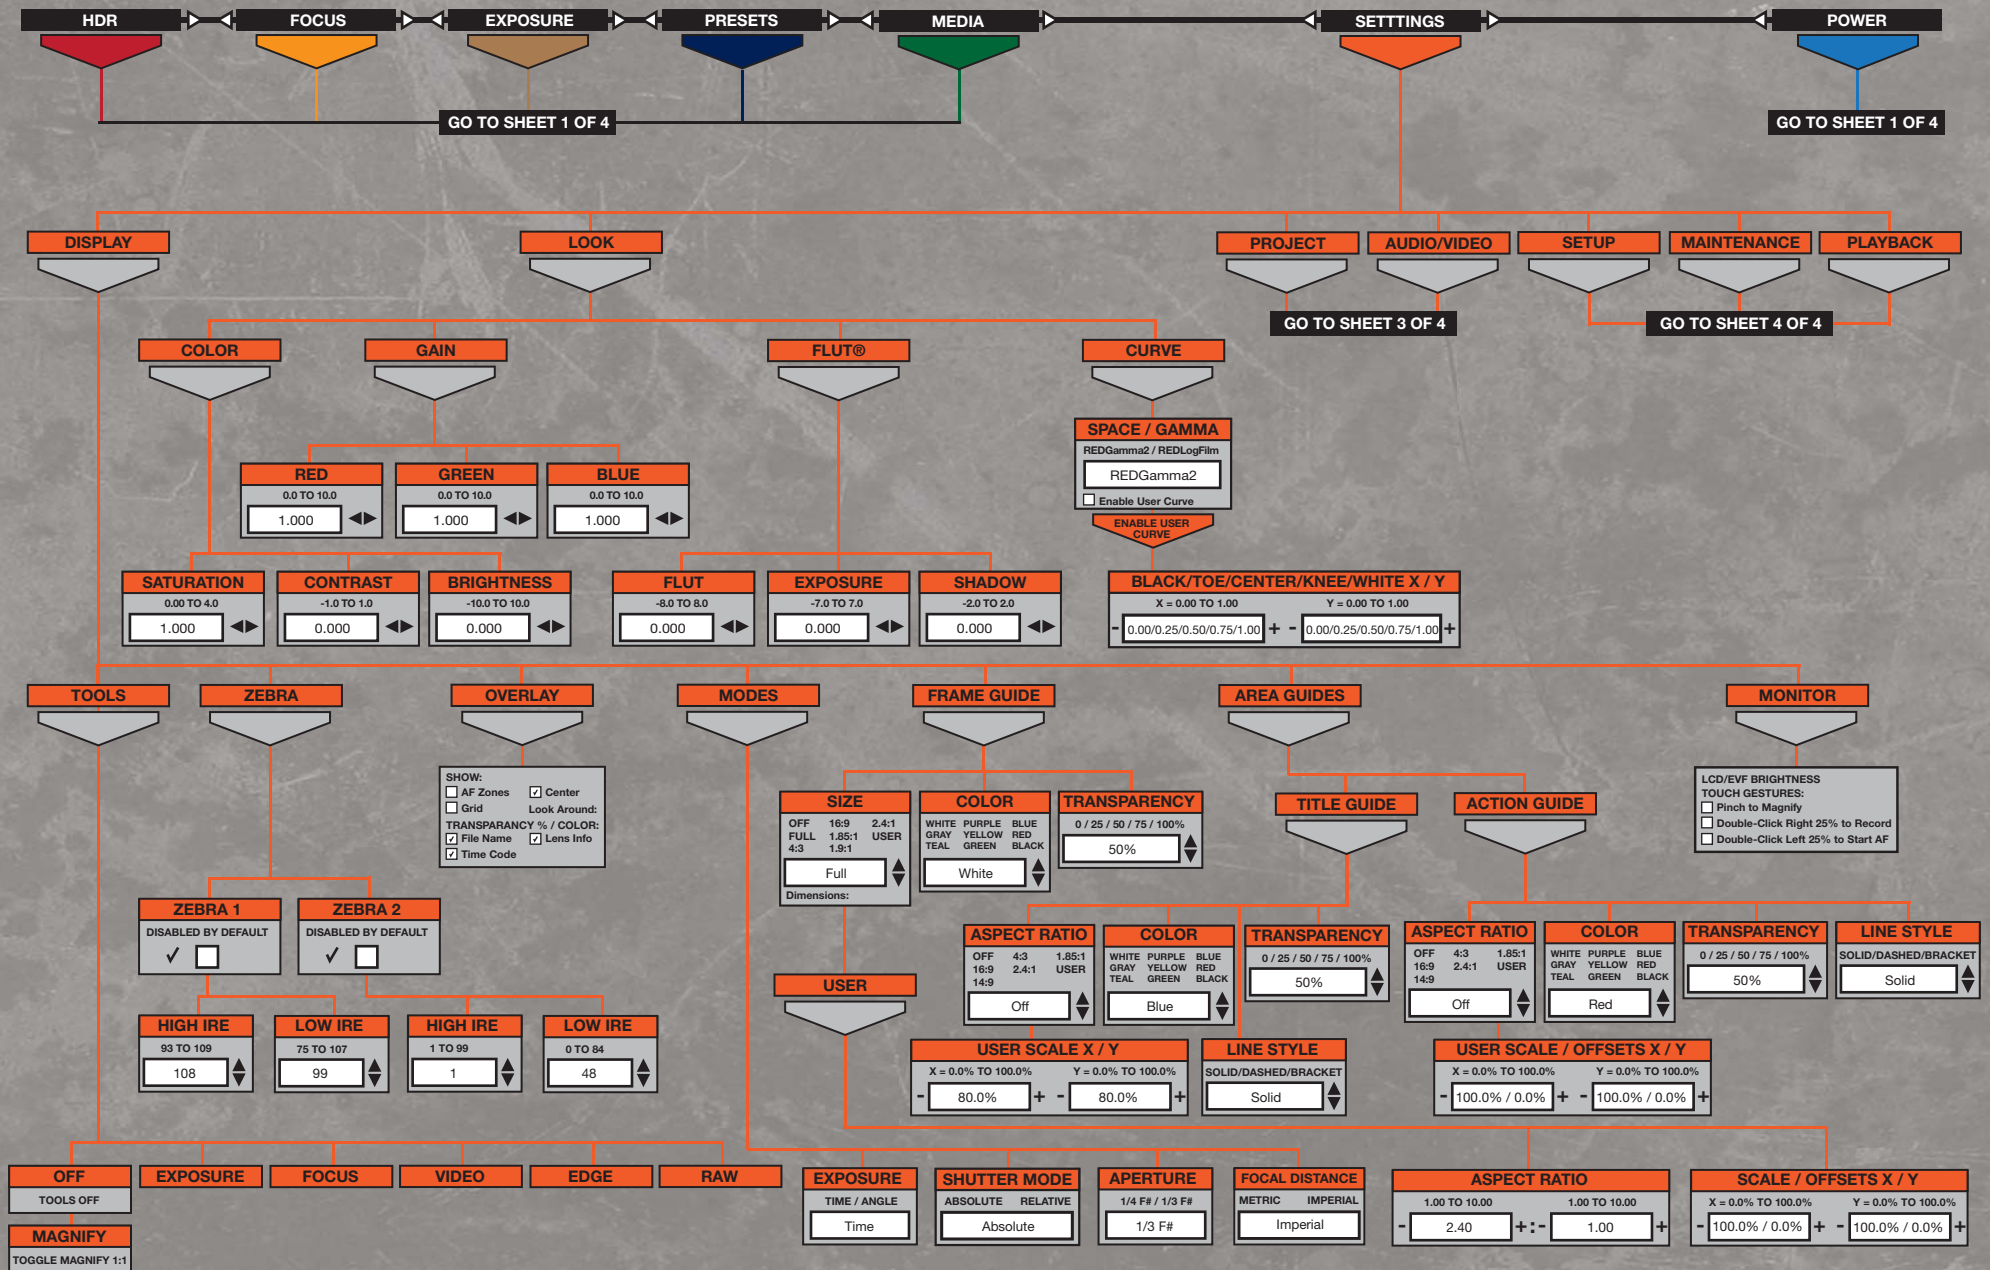

MAIN MENU

DEFAULT VALUES ARE DISPLAYED IN BOXES

SECONDARY MENUS

PRESS MENU ICON (LCD) OR MENU BUTTON TO ACCESS

RED EPIC
EPIC-M & EPIC-X

TITLE:

MENU MAP

VERSION: 2.0.5

©2011 RED.COM, INC.

REV

SHEET 1 OF 4

A

SECONDARY MENU

PRESS MENU ICON (LCD) OR MENU BUTTON TO ACCESS

FLOWCHART CONCEPT XL FILMS LTD.

DEFAULT VALUES ARE DISPLAYED IN BOXES

A

SECONDARY MENUS

PRESS MENU ICON (LCD) OR MENU BUTTON TO ACCESS

DEFAULT VALUES ARE DISPLAYED IN BOXES

ALLOWS PLAYBACK OF CLIPS ON ATTACHED MEDIA
 - CAN ALSO BE ACCESSED BY SELECTING THE ARROW IN THE UPPER LEFT CORNER OF THE LCD SCREEN
 - TO EXIT PLAYBACK, SELECT THE CIRCLE IN THE UPPER LEFT CORNER
 REFER TO OPERATION GUIDE FOR OPERATIONAL DETAILS AND FEATURES

KEY SOURCE
 Refer to Operation Guide

USER KEY
 Refer to Operation Guide

KEY ACTION
 Refer to Operation Guide

MENU KEY RETURNS TO SETTINGS MENU

SENSOR TEST PATTERN
 ENABLE / DISABLE SENSOR TEST PATTERN

TOUCHSCREEN
 ENABLES TOUCHSCREEN TEST TO EXIT, TAP AND HOLD OR PRESS ENTER BUTTON