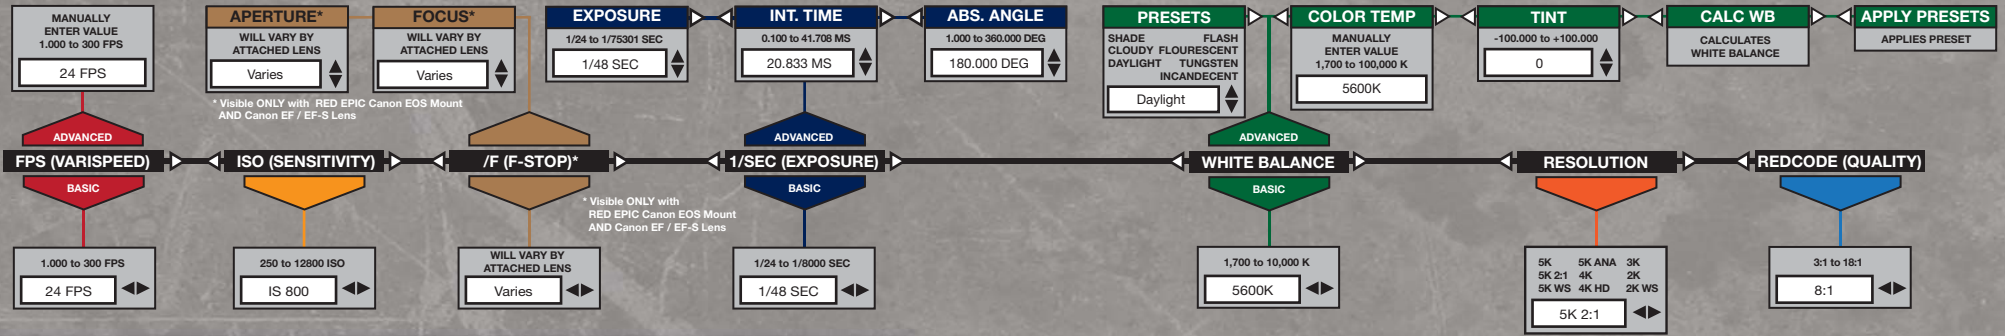

MAIN MENU

DEFAULT VALUES ARE DISPLAYED IN BOXES

SECONDARY MENUS

PRESS MENU ICON (LCD) OR MENU BUTTON TO ACCESS

RED EPIC
EPIC-M & EPIC-X

TITLE:

MENU MAP

VERSION: 2.0.5

©2011 RED.COM, INC.

REV

SHEET 1 OF 4

A

SECONDARY MENU

PRESS MENU ICON (LCD) OR MENU BUTTON TO ACCESS

FLOWCHART CONCEPT XL FILMS LTD.

DEFAULT VALUES ARE DISPLAYED IN BOXES

FAN CONTROL
 MANUAL / AUTO
 Auto

REC SPEED
 25 TO 100%
 50%

STBY SPEED
 25 TO 100%
 75%

BEEP SPEAKER
 OFF RECORD / STOP
 Off

EVF TALLY LIGHT

SYS STATUS
 DISPLAYS SYSTEM CONFIGURATION SCREEN

SYS INFO
 DISPLAYS CAMERA PIN & SOFTWARE VERSION