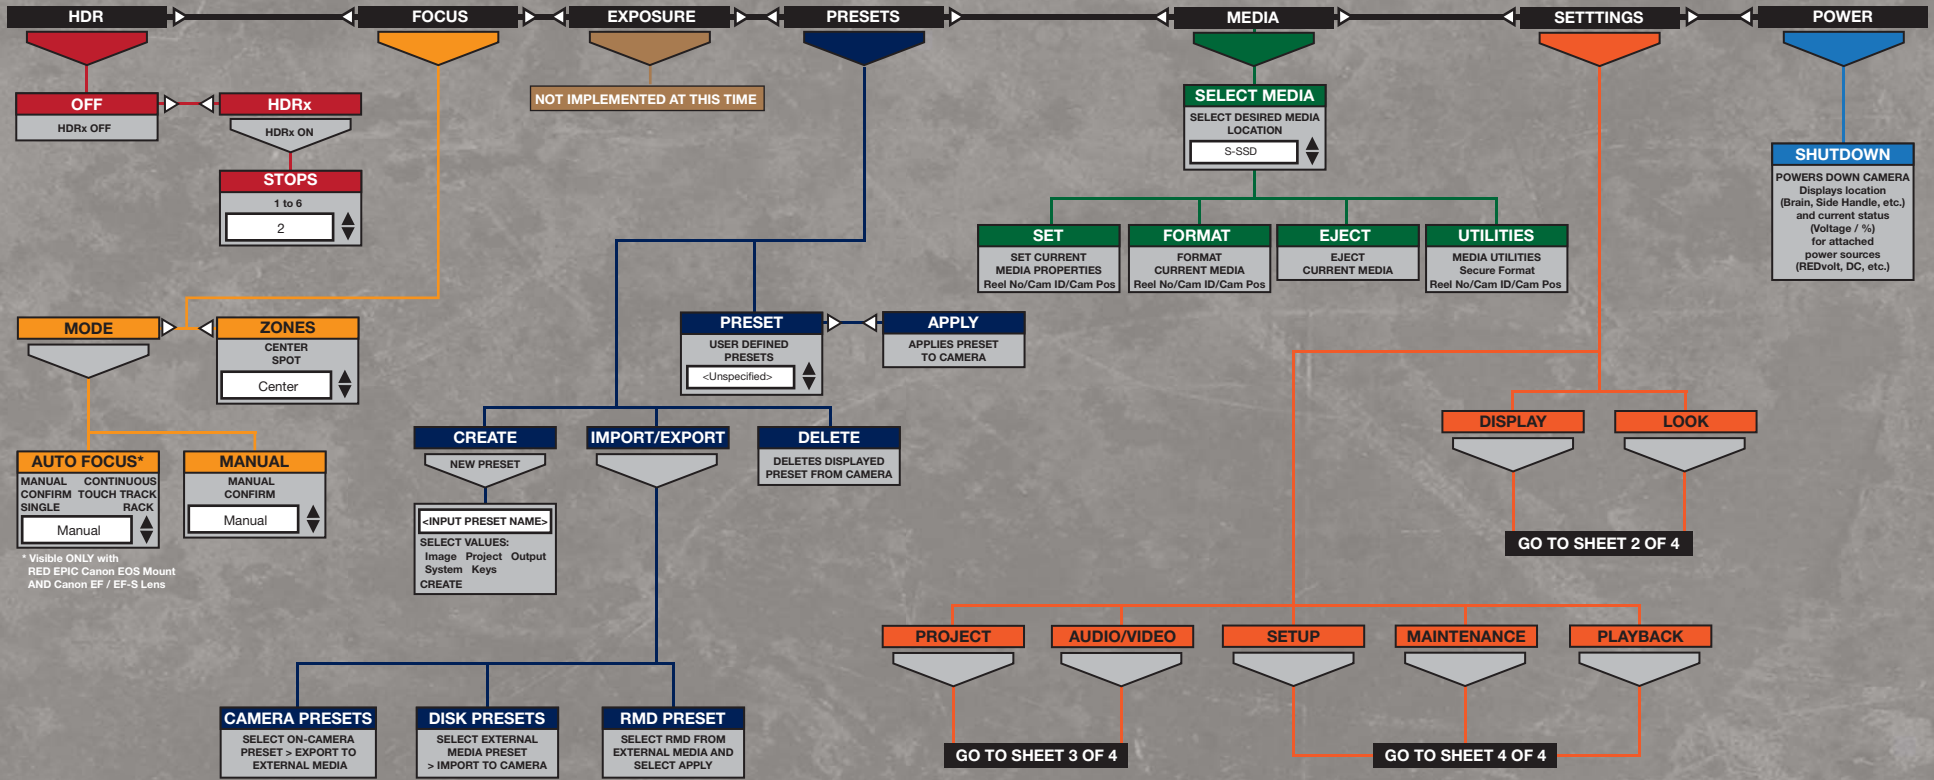

MAIN MENU

DEFAULT VALUES ARE DISPLAYED IN BOXES

SECONDARY MENUS

PRESS MENU ICON (LCD) OR MENU BUTTON TO ACCESS

RED EPIC
EPIC-M & EPIC-X

TITLE:

MENU MAP

VERSION: 2.0.5

©2011 RED.COM, INC.

REV

SHEET 1 OF 4

A

SECONDARY MENU

PRESS MENU ICON (LCD) OR MENU BUTTON TO ACCESS

FLOWCHART CONCEPT XL FILMS LTD.

DEFAULT VALUES ARE DISPLAYED IN BOXES

A

SECONDARY MENUS

PRESS MENU ICON (LCD) OR MENU BUTTON TO ACCESS

DEFAULT VALUES ARE DISPLAYED IN BOXES

ALLOWS PLAYBACK OF CLIPS ON ATTACHED MEDIA
 - CAN ALSO BE ACCESSED BY SELECTING THE ARROW IN THE UPPER LEFT CORNER OF THE LCD SCREEN
 - TO EXIT PLAYBACK, SELECT THE CIRCLE IN THE UPPER LEFT CORNER
 REFER TO OPERATION GUIDE FOR OPERATIONAL DETAILS AND FEATURES

KEY SOURCE
 Refer to Operation Guide

USER KEY
 Refer to Operation Guide

KEY ACTION
 Refer to Operation Guide

MENU KEY RETURNS TO SETTINGS MENU

SENSOR TEST PATTERN
 ENABLE / DISABLE SENSOR TEST PATTERN

TOUCHSCREEN
 ENABLES TOUCHSCREEN TEST TO EXIT, TAP AND HOLD OR PRESS ENTER BUTTON