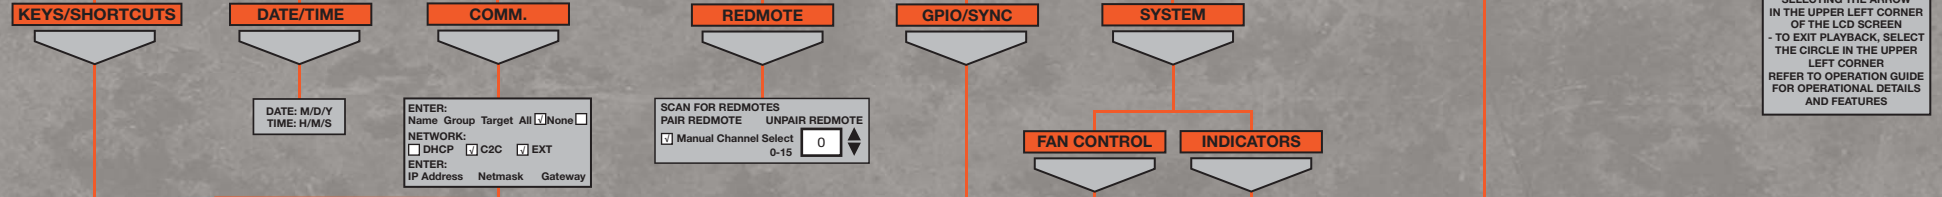

SECONDARY MENUS

PRESS MENU ICON (LCD) OR MENU BUTTON TO ACCESS

DEFAULT VALUES ARE DISPLAYED IN BOXES

SERIAL PROTOCOL
NONE
ELEMENT TECHNICA
3ALITY SPC 7100
3ALITY SPC 7000
None

CAMERA IN
SYNC IN
GENERAL PURPOSE IN
Sync In

CAMERA OUT
SYNC OUT
GENERAL PURPOSE OUT
Sync Out

SYNC MODE
OFF SHUTTER PROXY
GENLOCK INTERNAL SLAVE
Off

FAN CONTROL
MANUAL / AUTO
Auto

REC SPEED
25 TO 100%
50%

STBY SPEED
25 TO 100%
75%

BEEP SPEAKER
OFF RECORD / STOP
Off

☐ EVF TALLY LIGHT

SYS STATUS
DISPLAYS SYSTEM CONFIGURATION SCREEN

SYS INFO
DISPLAYS CAMERA PIN & SOFTWARE VERSION

SAVE LOG
SAVES SYSTEM LOG FILE TO EXTERNAL MEDIA

SW UPDATE
CHECKS EXTERNAL MEDIA FOR SOFTWARE UPDATE
PROMPTS FOR INSTALL

CALIBRATION

SELF TEST

RESTORE SYS
PROMPTS TO RESTORE TO FACTORY SETTINGS
REQUIRES REBOOT OF CAMERA

REDISCOVER
REDISCOVERS ALL HARDWARE
REQUIRES REBOOT OF CAMERA

CUR. CAL MAP
FACTORY USER HS
Factory

BLACK SHADING (DEFAULT)
PROMPTS TO PERFORM BLACK SHADING CALIBRATION

BLACK SHADING (CURRENT FPS/EXPOSURE)
PROMPTS TO PERFORM BLACK SHADING CALIBRATION

KEY SOURCE
Refer to Operation Guide

USER KEY
Refer to Operation Guide

KEY ACTION
Refer to Operation Guide

☒ MENU KEY RETURNS TO SETTINGS MENU

SENSOR TEST PATTERN
ENABLE / DISABLE SENSOR TEST PATTERN

TOUCHSCREEN
ENABLES TOUCHSCREEN TEST TO EXIT, TAP AND HOLD OR PRESS ENTER BUTTON